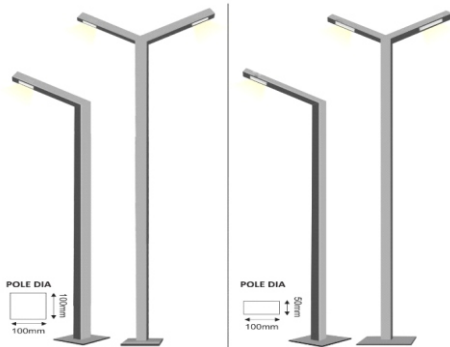

7. ALU & GI POLE

50 W POST TOP
60 MM POLE DIA
114 MM & 60MM POLE DIA

8. ALU & GI POLE

50 W POST TOP
75 MM POLE DIA
114 MM & 75MM POLE DIA

The Trend of Lighting

NAMAN LUMINARIES INDIA

(O) NAMAN LED POLE LIGHT (IP65)

9. ALU & GI POLE

50W/100W POST TOP
525 MM POST TOP DIA (PIPE DIA 38MM)
114 MM X 60 MM POLE DIA

10. GI POLE

50W LENS MODULE
100X100 MM POLE DIA
100X50 MM POLE DIA

11. GI POLE

50W LENS MODULE
100X100 MM POLE DIA
100X50 MM POLE DIA