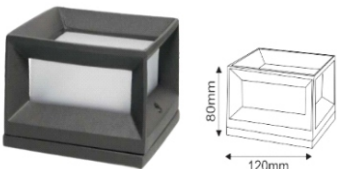

6.

	1. 7W SQ LED CUBE GATE LIGHT, ALU CAST	W-120/H-80	PARAPET WALL	MILKY