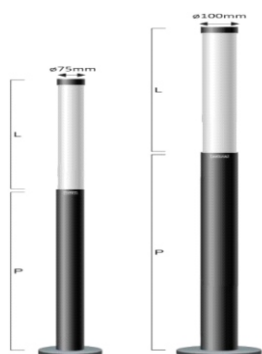

12. ALU & GI & PC POLE

75 MM POLE DIA
100 MM POLE DIA