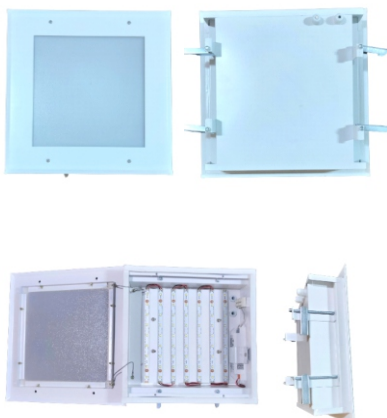

PRODUCT, COLOR, MATERIAL	FRAME TPE	DIMENSION(mm)			LIST PRICE
			CO	OUTER	HEIGHT	
1	24W BOTTOM OPENING (1X1), MS BODY	WHITE PC OR SS302	275 MM	300MM	75MM	POR
2	36W BOTTOM OPENING (2X2), MS BODY	WHITE PC OR SS302	575 MM	600MM	75MM	POR
3	24W TOP OPENING (1X1), MS BODY	WHITE PC OR SS302	275MM	300MM	75MM	POR
4	36W TOP OPENING (2X2), MS BODY	WHITE PC OR SS302	575MM	600MM	75MM	POR