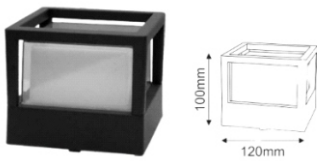

4.

	1. 7W GATE LIGHT, ALU CAST	W-120 / H-100	PARAPET WALL	MILKY