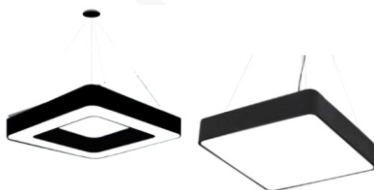

5. SQUARE DONET & DRUM

1	24W (BLACK BODY), ALU + DIFFUSER	300X300MM	50MM	70MM	
2	36W (BLACK BODY), ALU + DIFFUSER	600X600MM	50MM	70MM