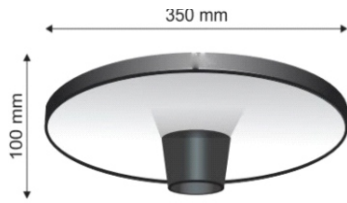

(P) NAMAN LED POST TOP (IP 65)

7.

LIST PRICE

NO.	MATERIAL	BODY COLOUR	WATT	DIMENSION(mm)			
				PIPE DIA	DIA	HEIGHT	
1.	ALUMINIUM CENTRE PIPE	GREY	50W	60	350	100	

8.