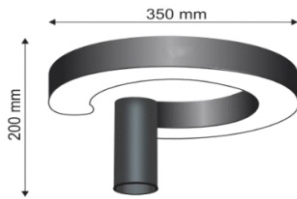

1.	ALUMINIUM HALF RING	GREY	36W	60	350	200	

4.