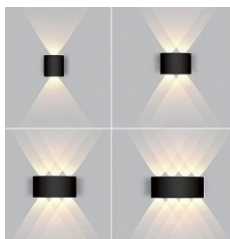

1.	4X1W SQ 4WAY (NARROW BEAM)	BLACK	WW(3K)	ALU CASTING	

6.