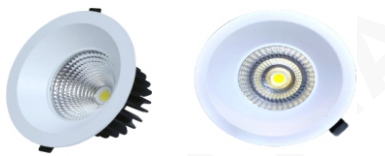

1	20W, ALU CASTING, RD	PHILIPS 18W 200mA	120	140	90			
2	25W, ALU CASTING, RD	PHILIPS 25W 700mA	120	140	90			
3	30W, ALU CASTING, RD	PHILIPS 30W 700mA	145	165	110			
4	50W, ALU CASTING, RD	PHILIPS 50W 750mA	175	200	110