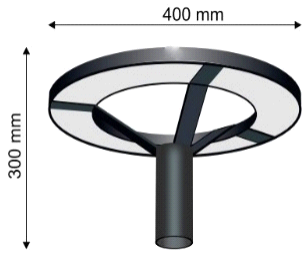

9. ALU & GI POLE

50W/100W POST TOP
525 MM POST TOP DIA (PIPE DIA 38MM)
114 MM X 60 MM POLE DIA

10. GI POLE

50W LENS MODULE
100X100 MM POLE DIA
100X50 MM POLE DIA

11. GI POLE

50W LENS MODULE
100X100 MM POLE DIA
100X50 MM POLE DIA

12. ALU & GI & PC POLE

75 MM POLE DIA
100 MM POLE DIA

The Trend of Lighting

NAMAN LUMINARIES INDIA

(P) NAMAN LED POST TOP (IP 65)

1.

NO.	MATERIAL	BODY COLOUR	WATT	DIMENSION(mm)			LIST PRICE
				PIPE DIA	DIA	HEIGHT	
1.	ALUMINIUM CENTRE RING	GREY	36W	60	400	300	
2.	ALUMINIUM CENTRE RING	GREY	50W	60	400	300	
3.	ALUMINIUM CENTRE RING	GREY	100W	75	500	400	