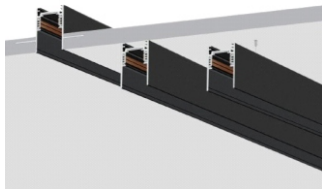

2. MAGNETIC TRACK CHANNEL

1	1 MTR(CONCEALED/SURFACE)(CO 25MM)	1000	55	45			
2	2 MTR(CONCEALED/SURFACE)(CO 25MM)	2000	55	45			
3	3 MTR(CONCEALED/SURFACE)(CO 25MM)	3000	55	45