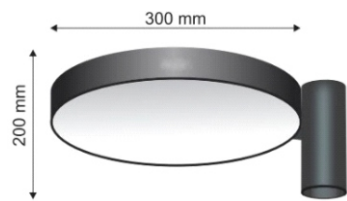

(P) NAMAN LED POST TOP (IP 65)

7.

LIST PRICE

NO.	MATERIAL	BODY COLOUR	WATT	DIMENSION(mm)			
				PIPE DIA	DIA	HEIGHT	
1.	ALUMINIUM CENTRE PIPE	GREY	50W	60	350	100	

8.

1.	ALUMINIUM SIDE PIPE	GREY	50W	60	300	200	
----	---------------------	------	-----	----	-----	-----	--