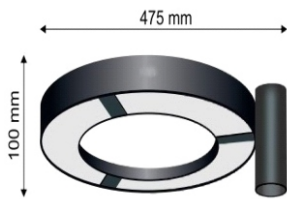

NO.	MATERIAL	BODY COLOUR	WATT	DIMENSION(mm)			LIST PRICE
				PIPE DIA	DIA	HEIGHT	
1.	ALUMINIUM CENTRE RING	GREY	36W	60	400	300	
2.	ALUMINIUM CENTRE RING	GREY	50W	60	400	300	
3.	ALUMINIUM CENTRE RING	GREY	100W	75	500	400	

2.

1.	ALUMINIUM SIDE RING	GREY	50W	60	475	100	

3.