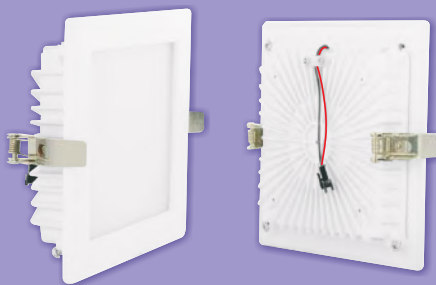

(B) TOP DOWN LIGHT

Code	Watt	Cut out L x W	Outer diameter (L x W X H)	Lumens
NTDL - 6 w		85 x 85	100 x 100 x 40	600
NTDL - 8 w		95 x 95	120 x 120 x 40	800
NTDL - 15 w		125 x 125	150 x 150 x 40	1500
NTDL - 18 w		145 x 145	170 x 170 x 40	1800
NTDL - 24 w		145 x 145	170 x 170 x 40	2400
NTDL - 30 w		175 x 175	200 x 200 x 40	3000

• Housing Materials : Aluminum Die-Casting   • LED Type: 0.2 W SMD LED 2835
• LED Source: Ever Light / Bridglux   • IP- 20
• Available with Philips/Osram/Fulham Driver

Available Colour

- 2700K-3000K Warm White
- 4000K-4300K Neutral White
- 6000K-6500K Cool White

Shape